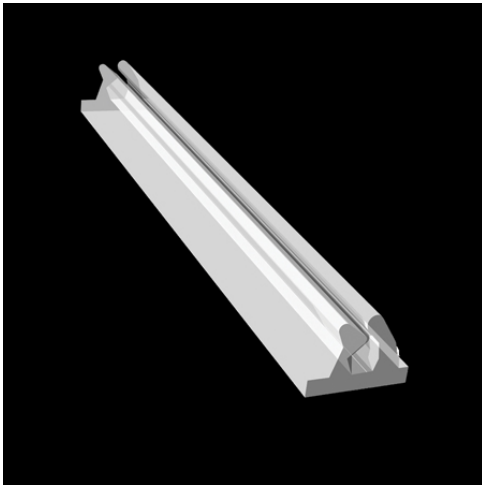

**LIGHTING
FIXTURE MFG.**

Chrome Accessories

REFLECTOR-AC

REFLECTOR-QT

Catalog No.	Description
REFLECTOR-AC	Plastic Aligners
REFLECTOR-QT	Quarter Turn Screws